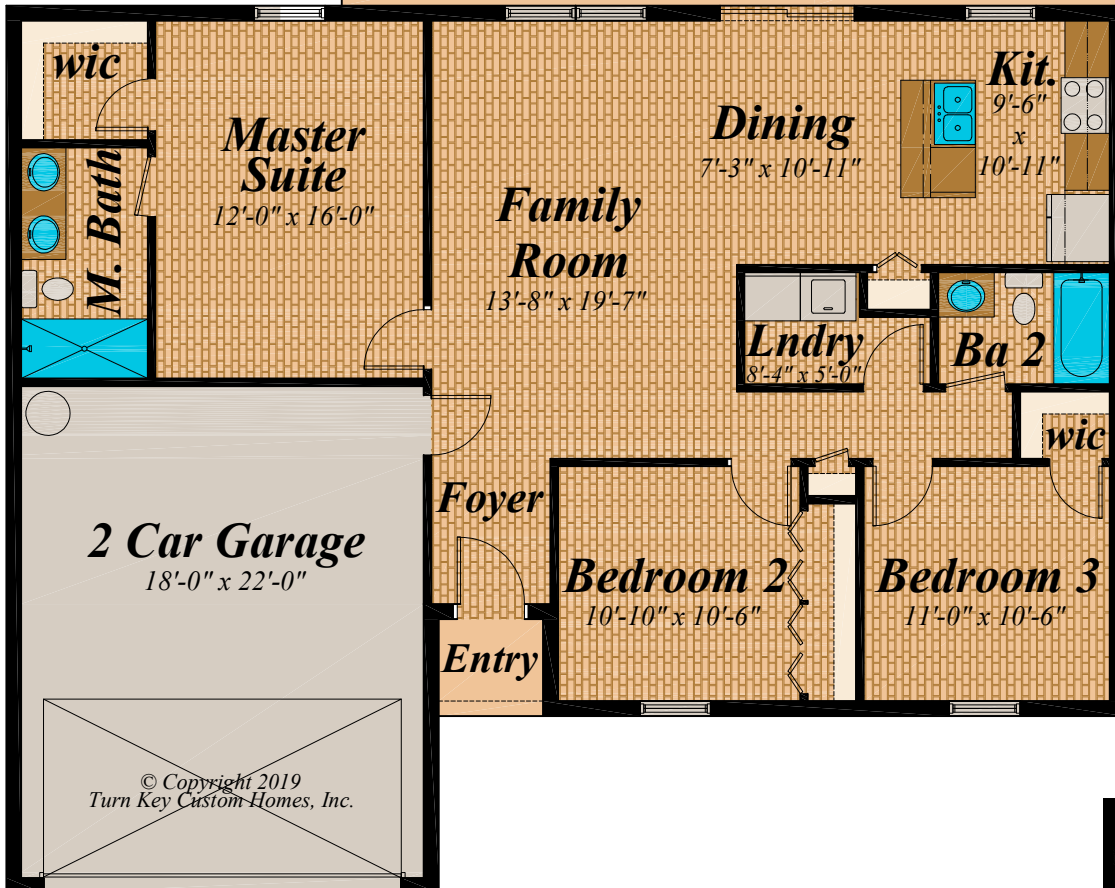

The Siesta

3 Bedroom · 2 Bath · 2 Car Garage

2 Car Garage
18'-0" x 22'-0"

© Copyright 2019
Turn Key Custom Homes, Inc.

Square Footage

Living	1,304
Garage	431
Lanai	0
Entry	19
Total	1,754

All dimensions and specifications are approximate and subject to change in the field.